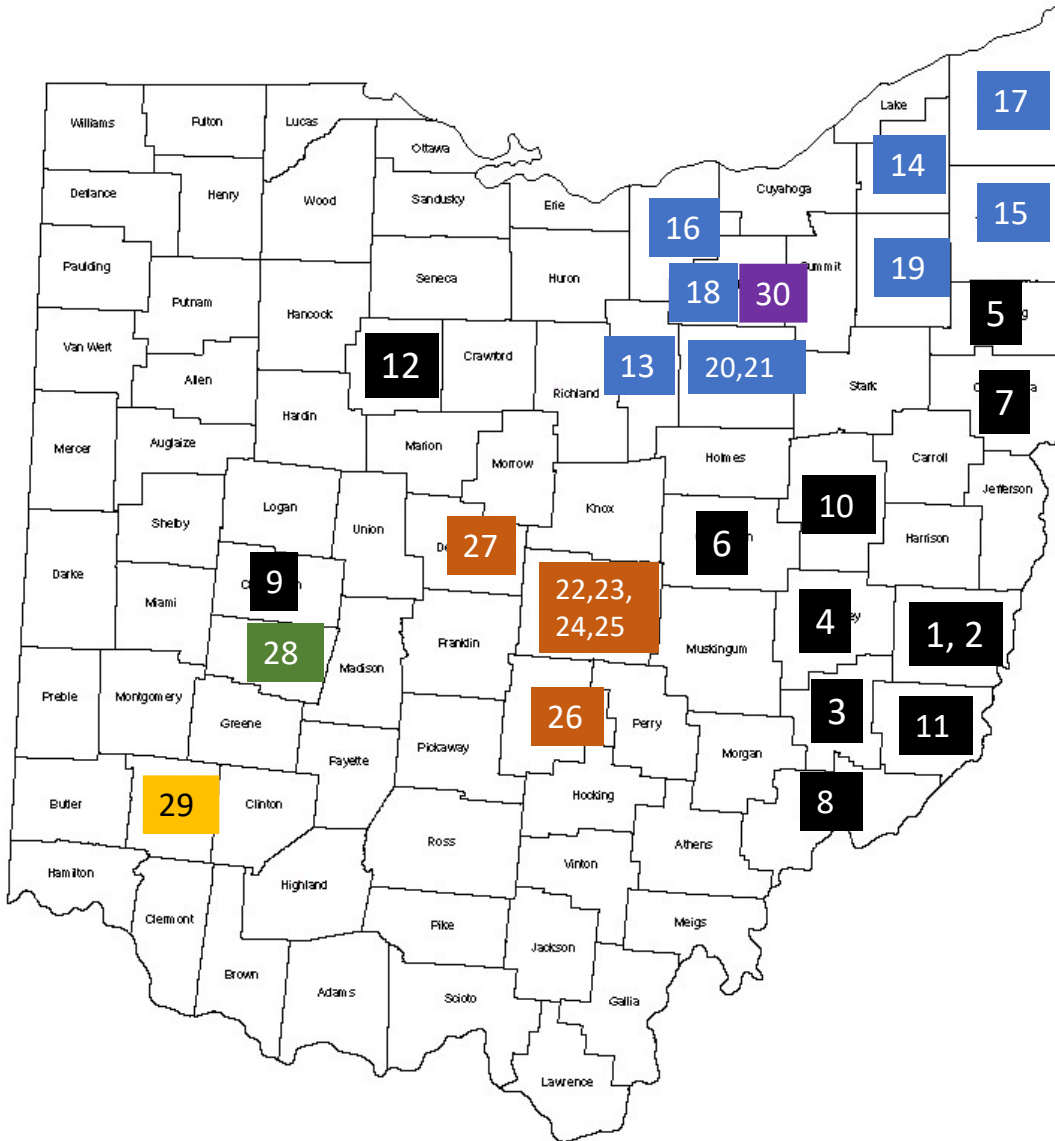

### Heritage Co-op Locations

- |                      |                            |
|----------------------|----------------------------|
| 1. Barnesville, Ohio | 7. Lisbon, Ohio            |
| 2. Bethesda, Ohio    | 8. Marietta, Ohio          |
| 3. Caldwell, Ohio    | 9. Mechanicsburg, Ohio     |
| 4. Cambridge, Ohio   | 10. New Philadelphia, Ohio |
| 5. Canfield, Ohio    | 11. Woodsfield, Ohio       |
| 6. Fresno, Ohio      | 12. Upper Sandusky, Ohio   |

### Centerra Co-op Locations

- |                     |                      |
|---------------------|----------------------|
| 13. Ashland, Ohio   | 18. Medina, Ohio     |
| 14. Chardon, Ohio   | 19. Ravenna, Ohio    |
| 15. Cortland, Ohio  | 20. West Salem, Ohio |
| 16. Grafton, Ohio   | 21. Wooster, Ohio    |
| 17. Jefferson, Ohio |                      |

### Granville Milling & Champion Feed

- |                     |                     |
|---------------------|---------------------|
| 22. Granville, Ohio | 25. Pataskala, Ohio |
| 23. Johnstown, Ohio | 26. Lancaster, Ohio |
| 24. Newark, Ohio    | 27. Delaware, Ohio  |

### Tizwhiz Location

28. Springfield, Ohio